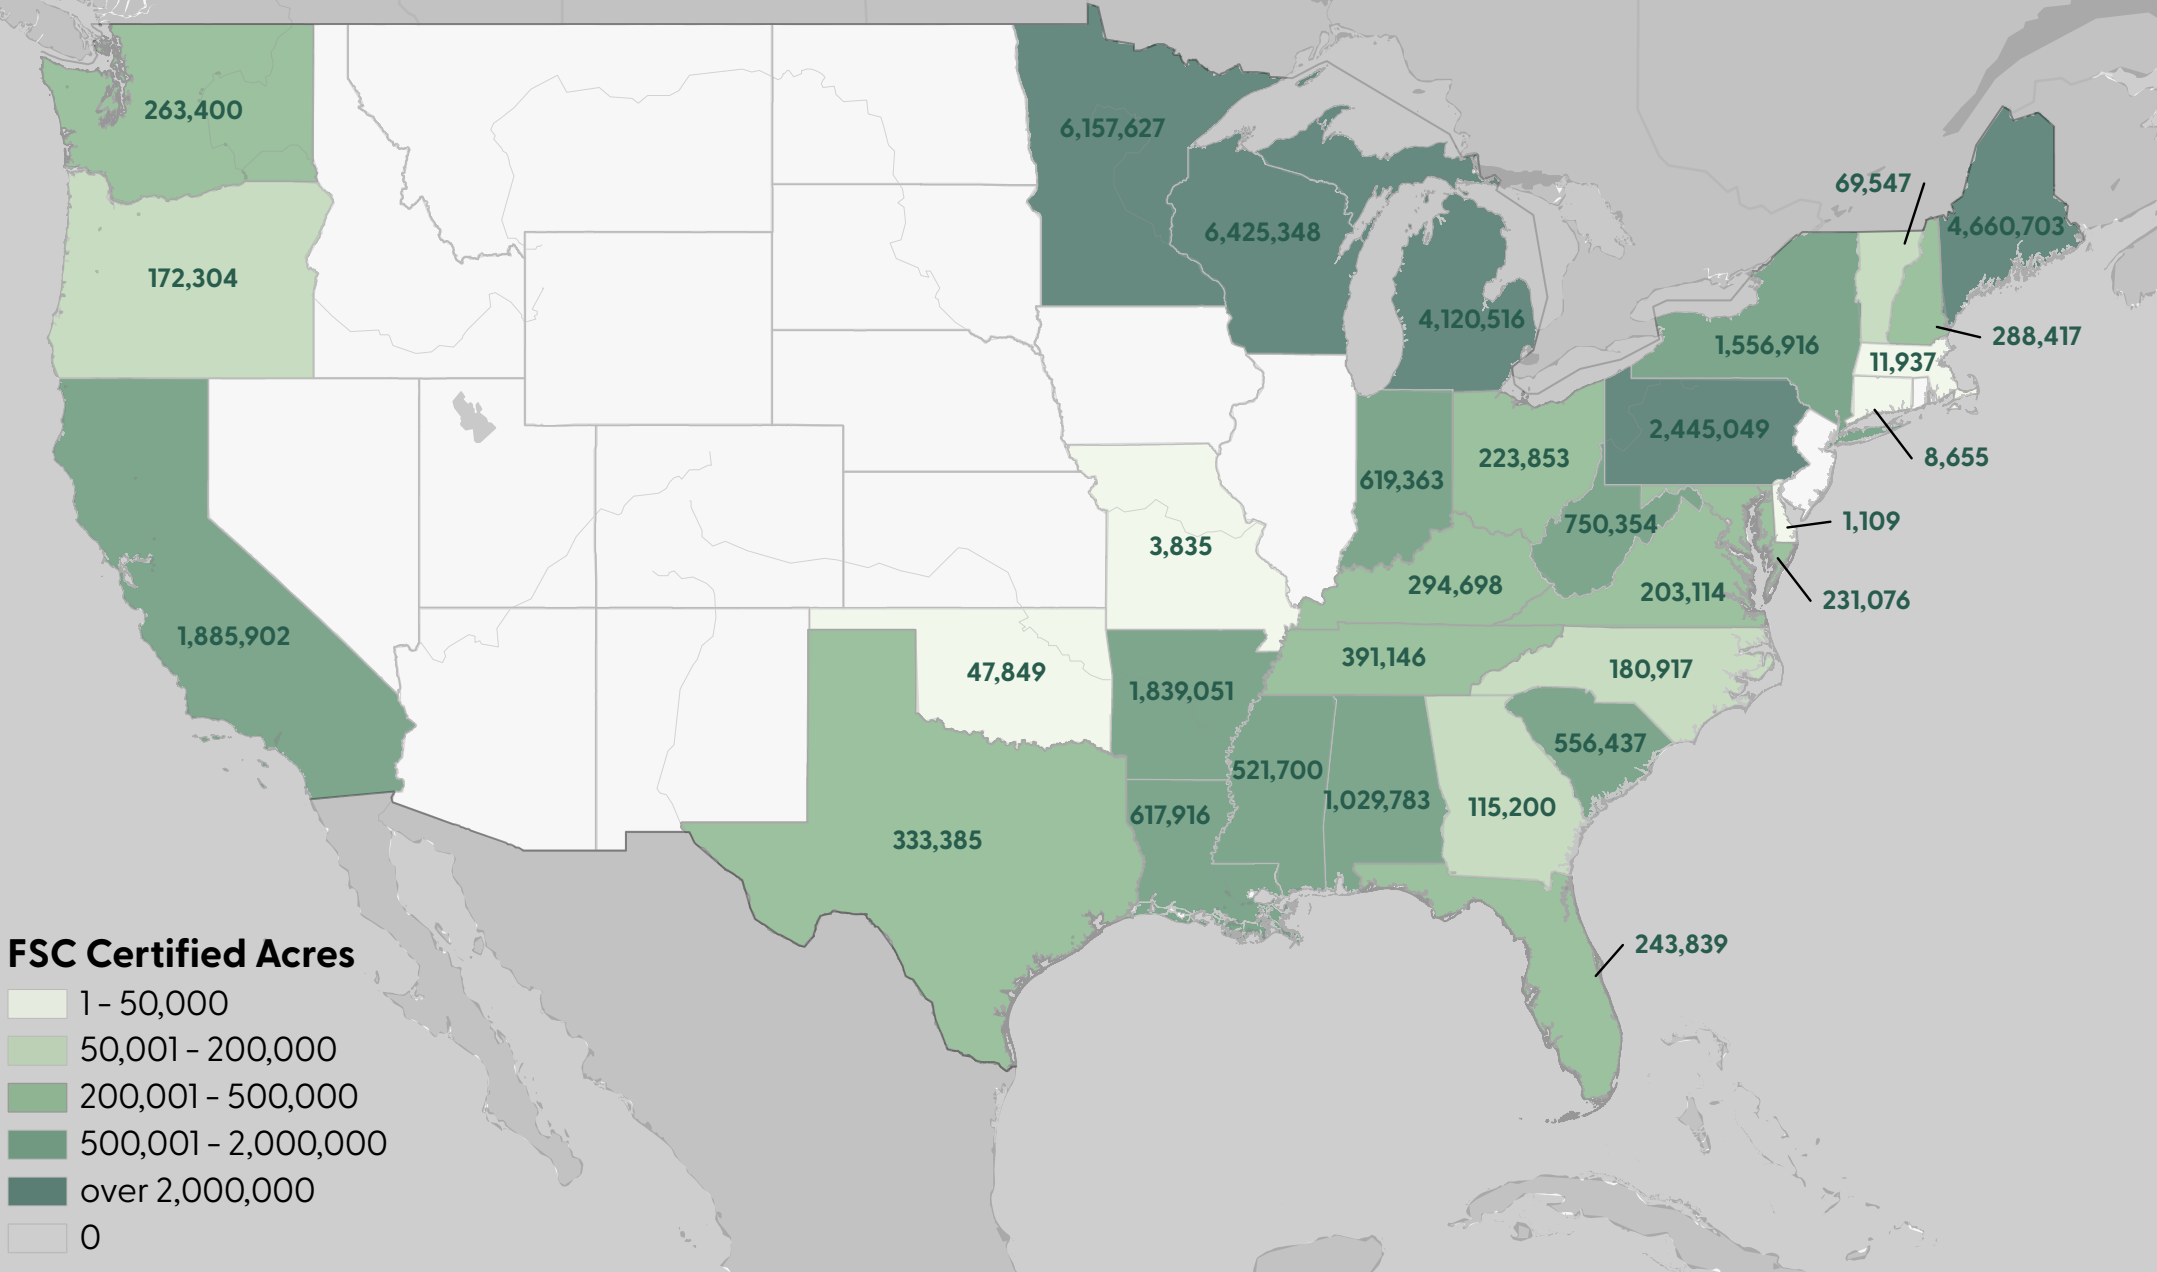

FSC Acreage by State - 2022

Total: 36,270,946

FSC Certified Acres

- 1 - 50,000
- 50,001 - 200,000
- 200,001 - 500,000
- 500,001 - 2,000,000
- over 2,000,000
- 0